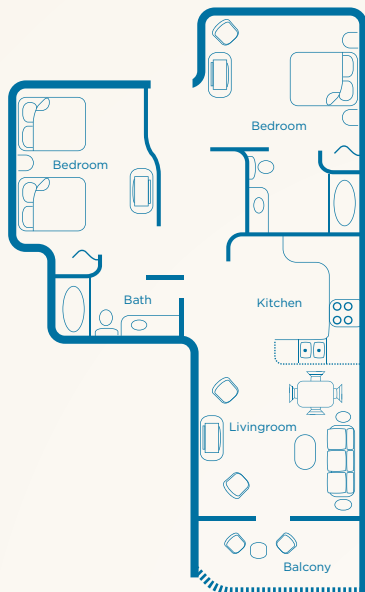

Lodging Options

1 Bedroom

2 Bedroom

3 Bedroom

Studio

All Suites & Studios Feature:

- Fully equipped kitchen
- In-room safe
- Wireless internet
- Electronic door lock
- Private balcony
- Hair dryer, iron and ironing board
- DVD player

2 & 3 Bedroom Suites Feature:

- Dishwasher
- Washer & dryer
- Whirlpool tub

Great Location For Work As Well As Play

Keep The Family Entertained

Guests traveling with family will love great privileges such as free DVD movie rentals, free seasonal attraction tickets, free kids meals at on-site resort restaurants, and free Wild Water & Wheels Water Park admission included with summer reservations at no additional cost.*

Near Top Area Attractions

Bay Watch Resort is conveniently located near the best that North Myrtle Beach has to offer. Not only do guests receive discounts at many of the top area attractions and dining, but our Group Sales Specialists can even help plan a rewarding evening of local entertainment for your attendees.

Golf Packages & Privileges

Treat your business partners to a wide selection of golf packages at award winning Myrtle Beach courses. Also, guests can take advantage of huge discounts at participating golf courses with our seasonal No Greens Fee golf program.*

On-Site Dining, Lounge & Beach Bars

Bay Watch Resort offers oceanfront dining, sports lounge, seasonal beach bar entertainment and more. After a busy day, guests can take advantage of on-site amenities to enjoy a cocktail or grab a bite to eat without ever leaving the resort.

Learn more about Bay Watch Resort conference and meeting services. **Contact a Group Sales Specialist today!**

(844) 559-9809 | groupsales@oceanaresorts.com

www.baywatchresort.com

2701 S Ocean Blvd, North Myrtle Beach, SC 29582

OCEANA
RESORTS