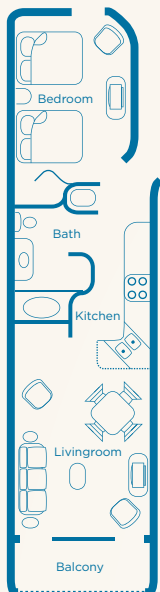

Lodging Options

1 Bedroom