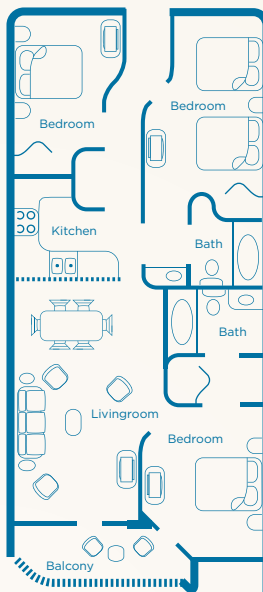

Lodging Options

1 Bedroom

2 Bedroom

3 Bedroom

Studio

All Suites & Studios Feature:

- Fully equipped kitchen
- In-room safe
- Wireless internet
- Electronic door lock
- Private balcony
- Hair dryer, iron and ironing board
- DVD player

2 & 3 Bedroom Suites Feature:

- Dishwasher
- Washer & dryer
- Whirlpool tub

Great Location For Work As Well As Play

Keep The Family Entertained

Guests traveling with family will love great privileges such as free DVD movie rentals, free seasonal attraction tickets, free kids meals at on-site resort restaurants, and free Wild Water & Wheels Water Park admission included with summer reservations at no additional cost.*

Near Top Area Attractions

Bay Watch Resort is conveniently located near the best that North Myrtle Beach has to offer. Not only do guests receive discounts at many of the top area attractions and dining, but our Group Sales Specialists can even help plan a rewarding evening of local entertainment for your attendees.

Golf Packages & Privileges

Treat your business partners to a wide selection of golf packages at award winning Myrtle Beach courses. Also, guests can take advantage of huge discounts at participating golf courses with our seasonal No Greens Fee golf program.*

On-Site Dining, Lounge & Beach Bars

Bay Watch Resort offers oceanfront dining, sports lounge, seasonal beach bar entertainment and more. After a busy day, guests can take advantage of on-site amenities to enjoy a cocktail or grab a bite to eat without ever leaving the resort.

Learn more about Bay Watch Resort conference and meeting services. **Contact a Group Sales Specialist today!**

(844) 559-9809 | groupsales@oceanaresorts.com

www.baywatchresort.com

2701 S Ocean Blvd, North Myrtle Beach, SC 29582

OCEANA
RESORTS